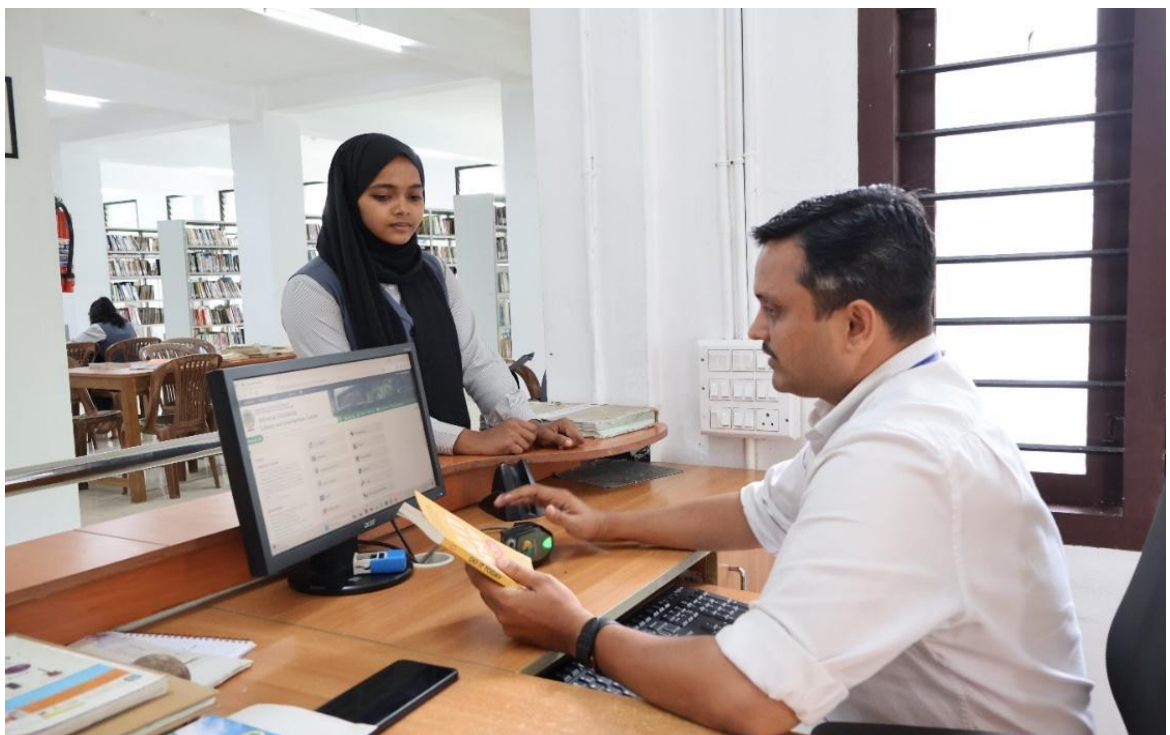

FACILITIES AND SECTIONS

Contents

Sl. No.	Item	Page No.
1.	Library Entrance Gate	2
2.	Circulation Counter	2
3.	Must-Reads and New Arrival Display	3
4.	Newspaper Reading Corner	3
5.	BookShelf Hall	4
6.	Reading Hall	4
7.	Question Bank Corner	5
8.	'Sanowar' Memorial Book Collections	5
9.	Journal Section	6
10.	General Periodicals Area	6
11.	Bound Volumes Corner	7
12.	Reference Section	7
13.	Digital Resource Centre	8
14.	Career Corner	8

1. Library Entrance Gate

2. Circulation Counter

3. Must-Reads and New Arrival Display

4. Newspaper Reading Corner

5. BookShelf Hall

6. Reading Hall

7. Question Bank Corner

8. 'Sanowar' Memorial Book Collections